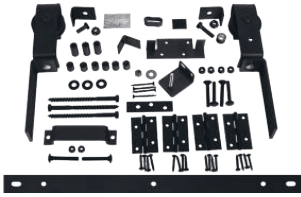

GOLDBERGBARNTRACK.COM

GOLDBERG BROTHERS BARN DOOR HARDWARE

BARNFOLD® SERIES

Combining the Look of Barn Doors with the Functionality of Bifold Doors

Top mount hangers are also available

BARNFOLD® J-STRAP 2-DOOR MEDIUM DUTY HARDWARE SETS - Matte Black Texture

Total door weight limit 125 lb., door panel size limit 24"x84" each

Hardware set for 1¼" to 1⅜" thick doors includes:

- one pair of reversible J-strap roller hangers
- one 4" pull handles
- four hinges
- one bottom pivot assembly
- all necessary installation hardware

Track image not to scale.

HANSEN ITEM NUMBER	DESCRIPTION	PCS./ UNIT	LIST PRICE EA.
GB6007M2D36MB	With 36" track for 1'6" doors	6	\$231.00
GB6007M2D48MB	With 48" track for 2'0" doors	6	\$236.00

BARNFOLD® J-STRAP 4-DOOR MEDIUM DUTY HARDWARE SETS - Matte Black Texture

Total door weight limit 250 lb., door panel size limit 24"x84" each

Hardware set for 1¼" to 1⅜" thick doors includes:

- two pairs of reversible J-strap roller hangers
- two 4" pull handles
- eight hinges
- two bottom pivot assemblies
- all necessary installation hardware