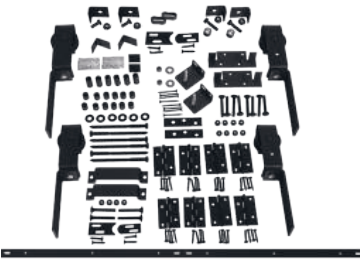

Total door weight limit 125 lb., door panel size limit 24"x84" each

Hardware set for 1¼" to 1⅜" thick doors includes:

- one pair of reversible J-strap roller hangers
- one 4" pull handles
- four hinges
- one bottom pivot assembly
- all necessary installation hardware

Track image not to scale.

HANSEN ITEM NUMBER	DESCRIPTION	PCS./ UNIT	LIST PRICE EA.
GB6007M2D36MB	With 36" track for 1'6" doors	6	\$231.00
GB6007M2D48MB	With 48" track for 2'0" doors	6	\$236.00

BARNFOLD® J-STRAP 4-DOOR MEDIUM DUTY HARDWARE SETS - Matte Black Texture

Total door weight limit 250 lb., door panel size limit 24"x84" each

Hardware set for 1¼" to 1⅜" thick doors includes:

- two pairs of reversible J-strap roller hangers
- two 4" pull handles
- eight hinges
- two bottom pivot assemblies
- all necessary installation hardware

Track image not to scale.

HANSEN ITEM NUMBER	DESCRIPTION	PCS./ UNIT	LIST PRICE EA.
GB6007M4D60MB	With 60" track for 1'3" doors	6	\$437.00
GB6007M4D72MB	With 72" track for 1'6" doors	6	\$441.00

2 DOOR ADAPTER KIT - Matte Black Texture For doors 1½" to 1¾"